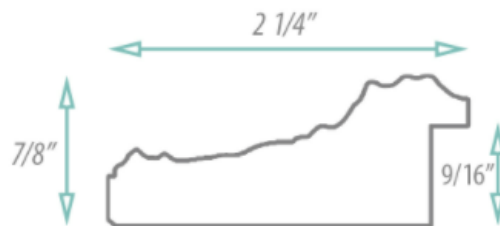

SPECIFICATION SHEET

FRAMED MIRROR

MODEL#: FM 83351-18X36

FRAMED MIRRORS COLLECTION

FEATURES:

- ONE 18X36" HIGH RESOLUTION SILVER PLATE GLASS MIRROR SIZE W/ DECORATIVE FRAME.
- "WALL HUGGER" HANGER FOR MOUNTING INCLUDED.
- STANDARD MOUNTING STYLE IS VERTICAL. FOR HORIZONTAL, PLEASE SPECIFY WHEN ORDERING.
- PACKED IN FOUR WALL (FOLDED DOUBLE WALL) CORRUGATION.
- STYLE: ORNATE
- COLOR: GOLD
- FINISH: LEAF/FOIL

MIRROR FINISHES:

- FLAT POLISHED EDGE
- BEVELED EDGE

OVERALL SIZE DIMENSION: 22 1/2" WIDE X 40 1/2" HIGH X 1" DEEP